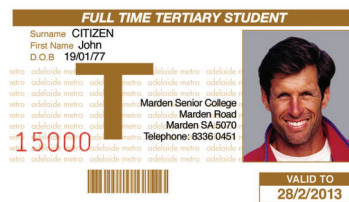

CONCESSION CARDS ACCEPTED

Student Card

International Student Card